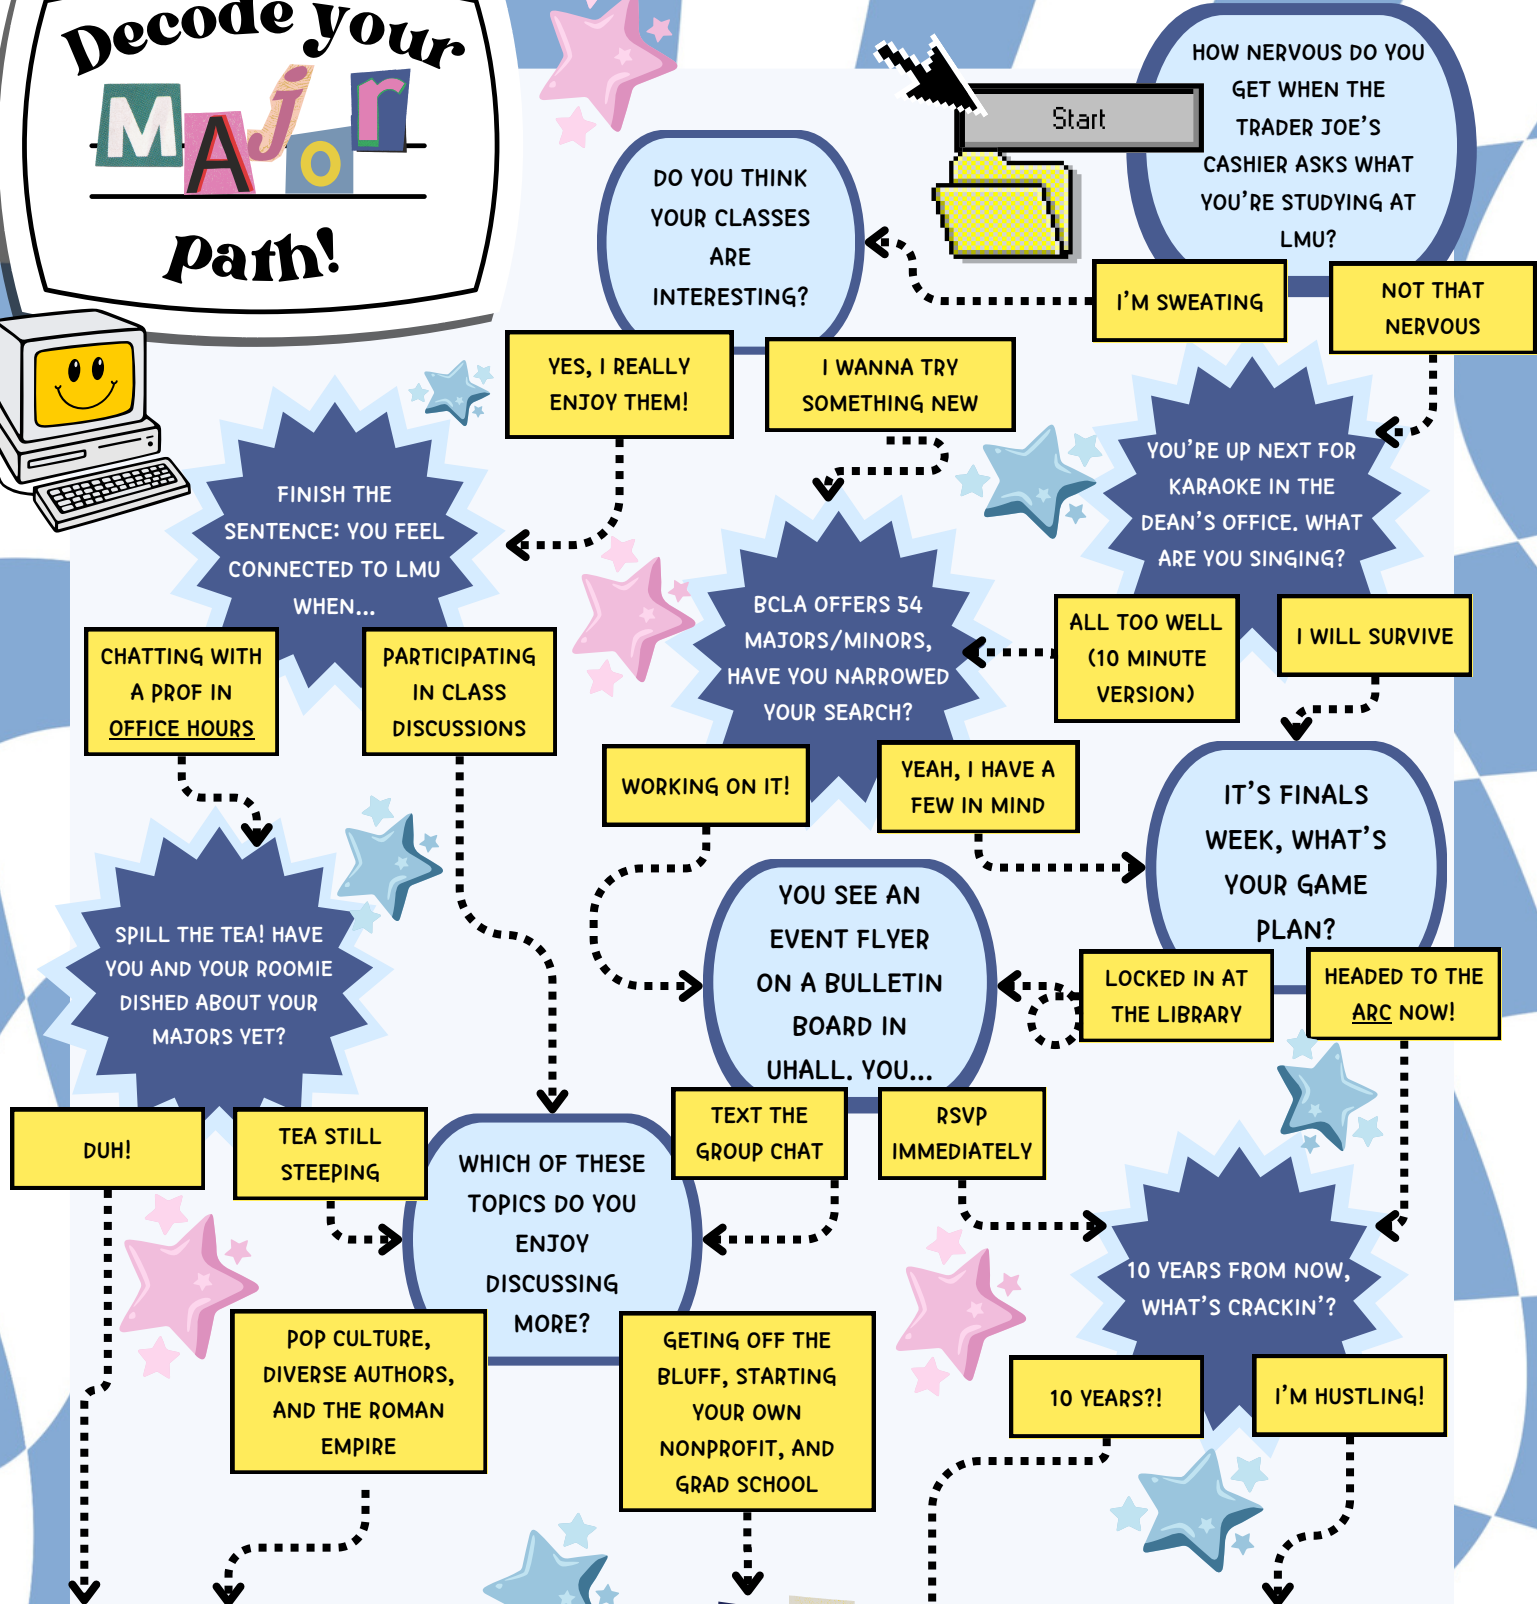

Decode your Path!

BCLA Advising can help you in your major discovery by looking at major requirements, explaining forms/processes, and course planning. Book an appointment. via our website now!

Do you find yourself asking, "What can I do with my major?" Make an appointment with Career and Professional Development via Handshake to discuss career opportunities!

Did you know you have an assigned faculty advisor who wants to help you discover majors at LMU? Check the top of your Degree Works for their name and send them an email to set up an appointment and check out our resources on office hours!